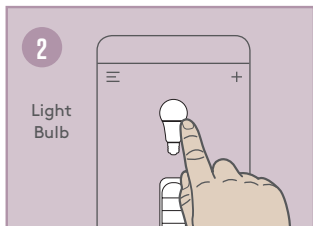

SIMPLE SETUP

ADD THE BULB IN APP

Smartline™

LIGHT BULB

QUICK GUIDE

It is simple to use the Smartline Flow devices. Just follow the instructions in this quick guide and you will have it up and running in no time.

Swedish
brand

SIMPLE SETUP

INSTALL THE BULB

Before moving on to the next steps make sure your device has Bluetooth turned on.

Innan du går vidare till nästa steg så säkerställ att Bluetooth är påslaget i din enhet.