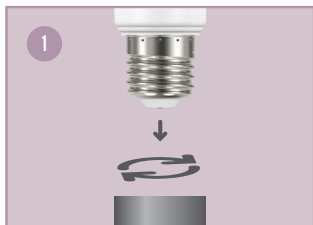

SIMPLE SETUP

INSTALL THE BULB

Before moving on to the next steps make sure your device has Bluetooth turned on.

Innan du går vidare till nästa steg så säkerställ att Bluetooth är påslaget i din enhet.

Kontroller at Bluetooth på enheten din er på før du går videre til neste trinn.

Før du går videre til de næste trin, skal du sørge for, at Bluetooth er slået til på din enhed.

Ennen seuraaviin vaiheisiin siirtymistä varmista, että laitteen Bluetooth-toiminto on käytössä.

Bevor Sie mit dem nächsten Schritt fortfahren, überzeugen Sie sich davon, dass auf Ihrem Gerät die Bluetooth-Funktion eingeschaltet ist.