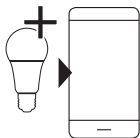

SIMPLE SETUP

ADD THE BULB IN APP

Smartline™

LIGHT BULB

QUICK GUIDE

It is simple to use the Smartline Flow devices. Just follow the instructions in this quick guide and you will have it up and running in no time.