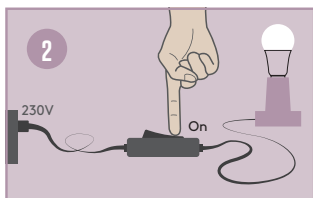

SIMPLE SETUP

ADD THE BULB IN APP

Smartline™

LIGHT BULB

QUICK GUIDE

It is simple to use the Smartline Flow devices. Just follow the instructions in this quick guide and you will have it up and running in no time.

Swedish
brand

SIMPLE SETUP

INSTALL THE BULB

Before moving on to the next steps make sure your device has Bluetooth turned on.

Innan du går vidare till nästa steg så säkerställ att Bluetooth är påslaget i din enhet.