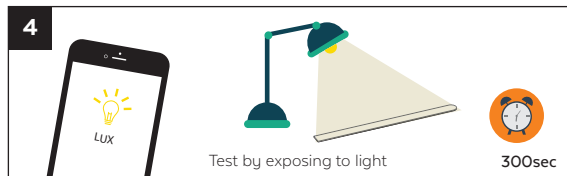

Strips Comfort by SENSATIVE

Temperature & Light Sensor

video tutorials

www.sensative.com/comfort

ALT. A (5-6)

OR

ALT. B (5-9)

SENSATIVE STRIPS COMFORT ILLUSTRATIONS MANUAL

Colors used:

PANTONE 151C - Orange, background first spread

PANTONE 150C - Light orange, box behind QR code

CMYK - All other details

Black

Coating on all surfaces: Matte UV Coating