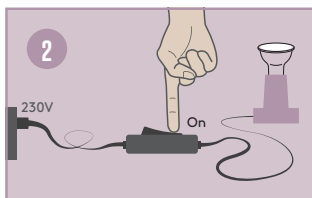

SIMPLE SETUP

ADD THE SPOTLIGHT IN APP

Smartline®

SPOT LIGHT

QUICK GUIDE

It is simple to use the Smartline Flow devices. Just follow the instructions in this quick guide and you will have it up and running in no time.

Swedish brand

SIMPLE SETUP

INSTALL THE SPOTLIGHT

Before moving on to the next steps make sure your device has Bluetooth turned on.

Innan du går vidare till nästa steg så säkerställ att Bluetooth är påslaget i din enhet.