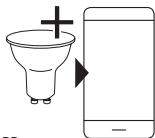

SIMPLE SETUP

ADD THE SPOTLIGHT IN APP

Smartline®

SPOT LIGHT

QUICK GUIDE

It is simple to use the Smartline Flow devices. Just follow the instructions in this quick guide and you will have it up and running in no time.