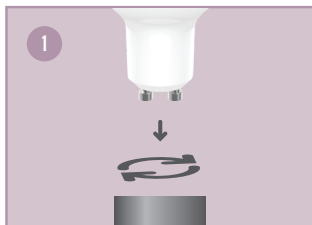

SIMPLE SETUP

INSTALL THE SPOTLIGHT

Before moving on to the next steps make sure your device has Bluetooth turned on.

Innan du går vidare till nästa steg så säkerställ att Bluetooth är påslaget i din enhet.

Kontroller at Bluetooth på enheten din er på før du går videre til neste trinn.

Før du går videre til de næste trin, skal du sørge for, at Bluetooth er slået til på din enhed.

Ennen seuraaviin vaiheisiin siirtymistä varmista, että laitteen Bluetooth-toiminto on käytössä.

Bevor Sie mit dem nächsten Schritt fortfahren, überzeugen Sie sich davon, dass auf Ihrem Gerät die Bluetooth-Funktion eingeschaltet ist.