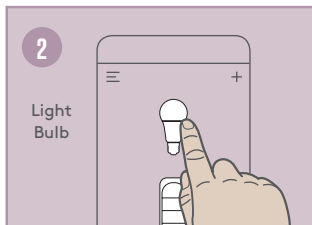

SIMPLE SETUP

ADD THE SPOTLIGHT IN APP

Smartline®

SPOT LIGHT

QUICK GUIDE

It is simple to use the Smartline Flow devices. Just follow the instructions in this quick guide and you will have it up and running in no time.

Swedish brand

SIMPLE SETUP

INSTALL THE SPOTLIGHT

Before moving on to the next steps make sure your device has Bluetooth turned on.

Innan du går vidare till nästa steg så säkerställ att Bluetooth är påslaget i din enhet.